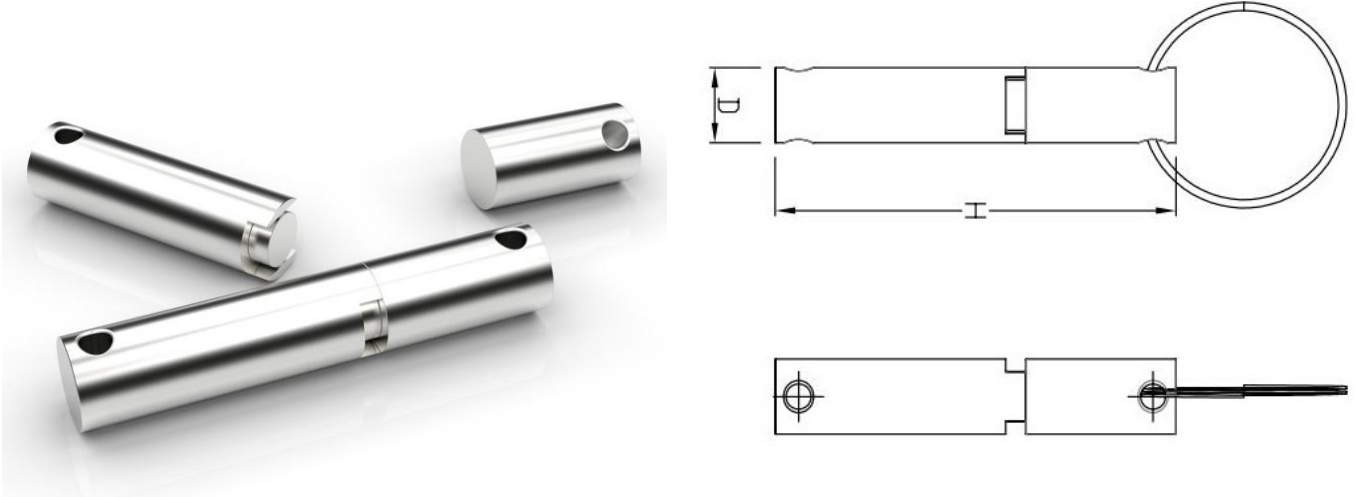

Memo magnet pick-up with key ring

Item No.	D	H	STEEL MATERIAL
	mm	mm	
RDNE15X80R	15	80	430