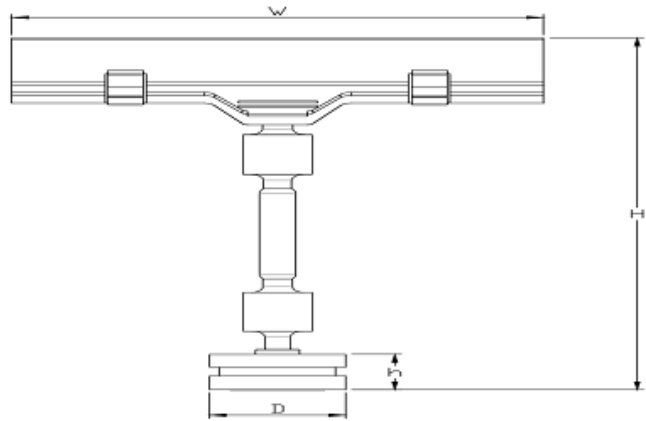

## Circular magnetic base with clip

Item No.	Magnetic base		Width of Clip
	D(mm)	J(mm)	W(mm)
GIPOS J19	20	11	80