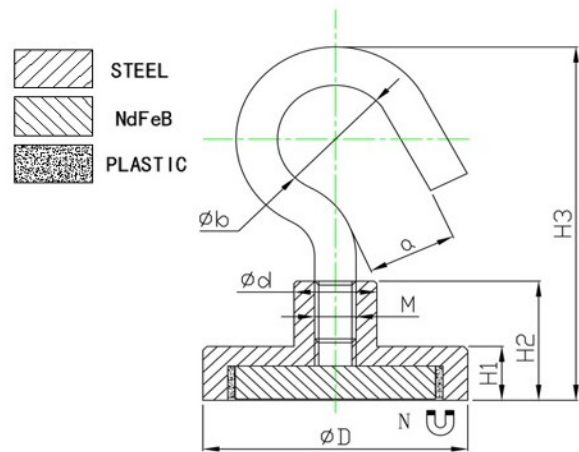

NdFeB flat pot magnets with hook in different colors

Item No.	D	d	H1	H2	H3	a	b	M	Force			Color
	mm	mm	mm	mm	mm	mm	mm		Kg	N	Lbs	
M-TNE20K-B	20.3	8.3	6.3	13.3	30.1	4.2	5.2	M4	13	127	28	Black
M-TNE20K-G	20.3	8.3	6.3	13.3	30.1	4.2	5.2	M4	13	127	28	Green
M-TNE32K-B	32.3	10.3	7.3	15.8	45.3	10.8	13.7	M5	28	274	61	Black
M-TNE32K-G	32.3	10.3	7.3	15.8	45.3	10.8	13.7	M5	28	274	61	Green