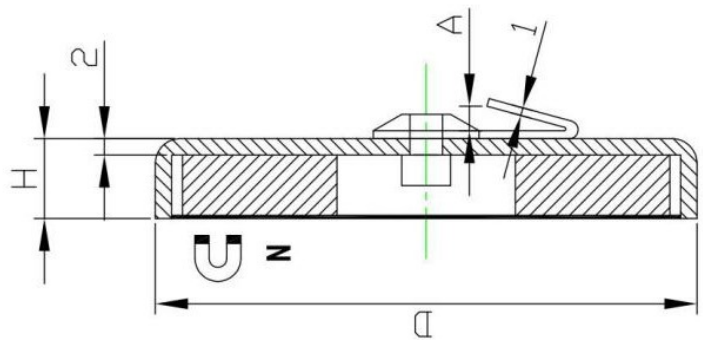

# Ferrite flat pot magnet with metal hook

Item No.	D	H	A	Force		
	mm	mm	mm	Kg	N	Lbs
RBFB70L	66.7	9.8	3	36	355	80