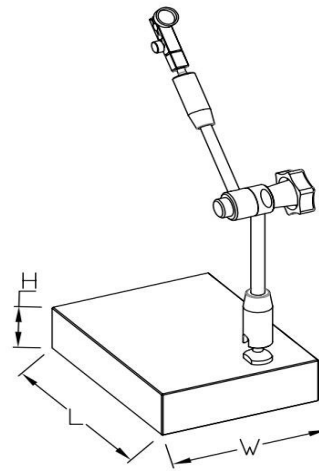

# 61805 ECD-GT type measuring table

Item No.	Model	Overall stem length	Base(LxWxH)	Weight
		mm	mm	Kg
61805-2	ECD-GT2	330	200x150x50	5.6