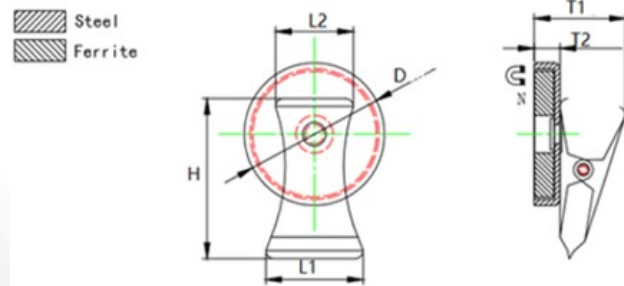

Ferrite flat pot magnet with clip

Product description

This ferrite pot magnet has a clip and it can hang up notes or schedules onto doors, whiteboards or fridges.

Item No.	D	H	L1	L2	T1	T2	Force			Weight
	mm	mm	mm	mm	mm	mm	Kg	N	Lbs	g
RBFB36C-S	36	40	25	20	23.5	6.6	7	66	15	40