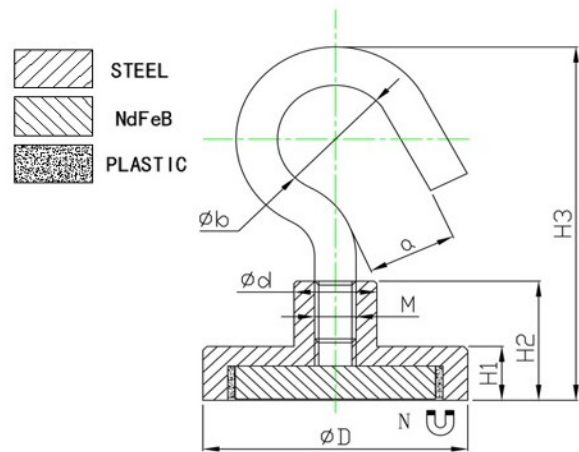

NdFeB flat pot magnets with hook in different colors

Product description

Different colors are available.

Item No.	D	d	H1	H2	H3	a	b	M	Force			Color
	mm	mm	mm	mm	mm	mm	mm		Kg	N	Lbs	
M-TNE20K-B	20.3	8.3	6.3	13.3	30.1	4.2	5.2	M4	13	127	28	Black
M-TNE20K-G	20.3	8.3	6.3	13.3	30.1	4.2	5.2	M4	13	127	28	Green
M-TNE32K-B	32.3	10.3	7.3	15.8	45.3	10.8	13.7	M5	28	274	61	Black
M-TNE32K-G	32.3	10.3	7.3	15.8	45.3	10.8	13.7	M5	28	274	61	Green