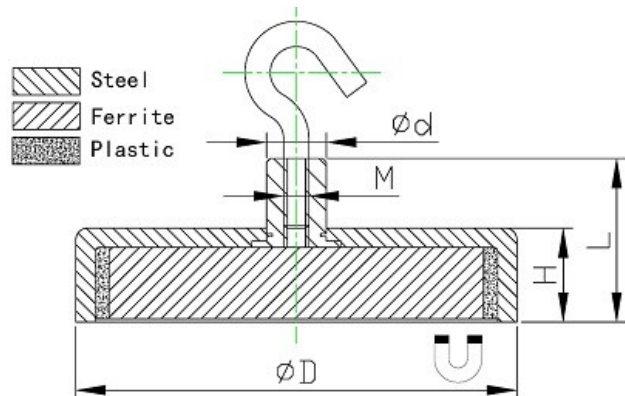

Ferrite flat pot magnet with hook, white powder coated

Product description

These white ferrite hook magnets can be fixed on steel ceilings or other steel surfaces to hold light objects in stores, supermarkets or kitchens.

Item No.	D	H	L	d	M	Force			weight	Fixing
	mm	mm	mm	mm		Kg	N	Lbs	g	
TFE16K-W	16	4.5	11.5	6	M3	1	10	2	7	Hook
TFE20K-W	20	6	13	8	M4	3	30	6.7	14	Hook
TFE25K-W	25	7	15	8	M4	4	40	9	21	Hook
TFE32K-W	32	7	15	8	M4	8	80	18	33	Hook
TFE36K-W	36	7.7	16	8	M4	10	100	22	44	Hook
TFE40K-W	40	8	16.5	8	M4	12	125	28	56	Hook
TFE47K-W	47	9	17	8	M4	18	180	40	85	Hook
TFE50K-W	50	10	18.5	8	M4	22	220	49	107	Hook
TFE57K-W	57	10.5	18.5	8	M4	28	280	63	149	Hook
TFE63K-W	63	14	30	8	M4	35	350	78	214	Hook
TFE80K-W	80	18	28.5	12	M6	61	600	135	485	Hook eye