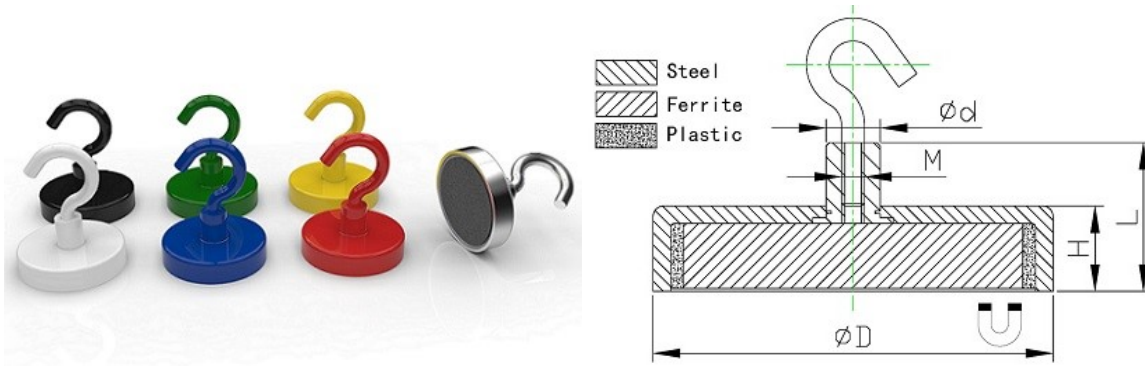

Ferrite flat pot magnet with hook, powder coated

Product description

Different colors are available.

Item No.	D	H	L	d	M	Force			weight	Color
	mm	mm	mm	mm		Kg	N	Lbs	g	
TFE32K-B	32	7	15	8	M4	8	80	18	33	Black
TFE32K-W	32	7	15	8	M4	8	80	18	33	White
TFE32K-R	32	7	15	8	M4	8	80	18	33	Red
TFE32K-Y	32	7	15	8	M4	8	80	18	33	Yellow
TFE32K-G	32	7	15	8	M4	8	80	18	33	Green
TFE32K-BL	32	7	15	8	M4	8	80	18	33	Blue