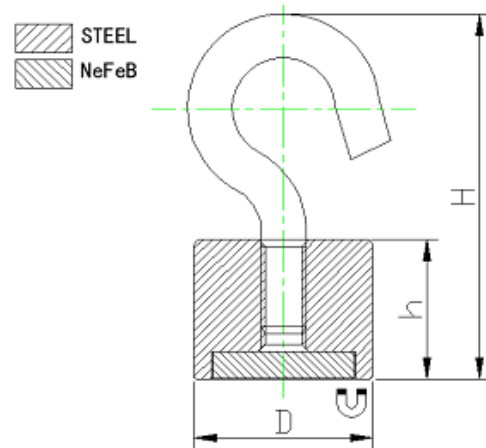

NdFeB deep pot magnet with hook

Product description

These NdFeB deep hook magnets have strong holding force and can hold tools in workshops, garages or kitchens.

Item No	D	h	H	M	Force			Weight
	mm	mm	mm		Kg	N	Lbs	g
M-RBNE16K	16	12	30	M4	10	100	22	21
M-RBNE20K	20	16	40	M5	15	150	33	44
M-RBNE25K	25	16	40	M5	25	250	56	66