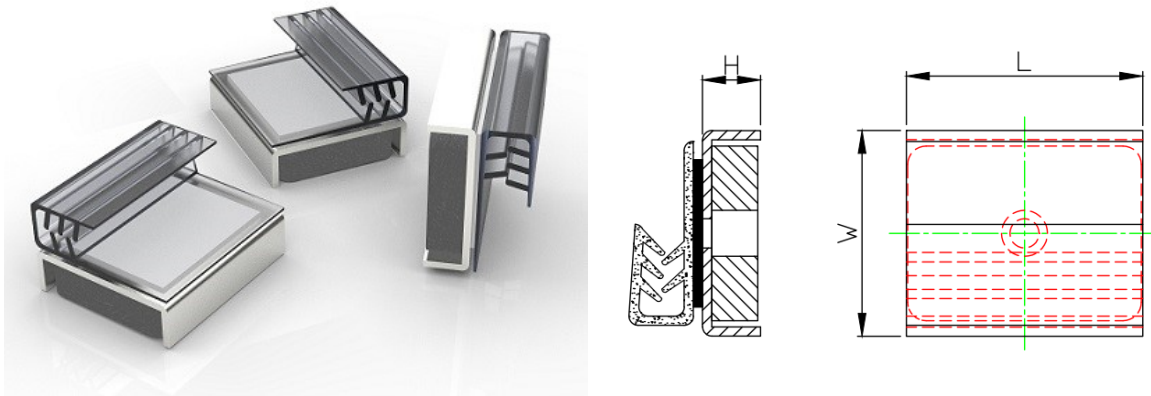

Ferrite channel magnet with PVC gripper

Product description

These Ferrite channel magnets with PVC gripper are suitable for fixing on shelves to hold signs in vertical or horizontal direction.

Item No.	L	W	H	Force		
	mm	mm	mm	Kg	N	Lbs
CHFL1-PC	25.4	22.23	6.35	4	39	9
CHFL3-PC	76.2	22.86	6.38	10	98	22