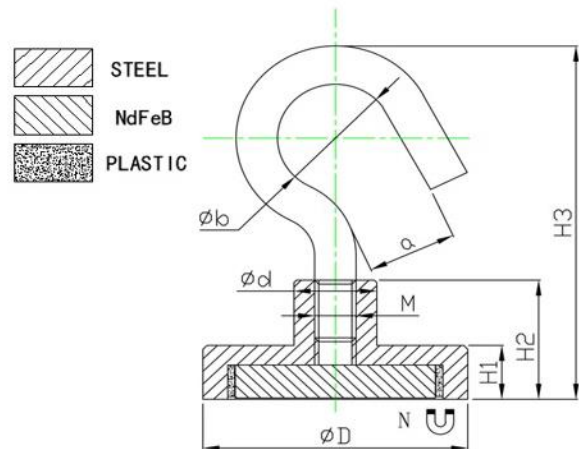

NdFeB flat pot magnets with hook in different colors

Product description

These NdFeB hook magnets have different decorative colors which can be used to match the surrounding color.

Item No.	D	d	H1	H2	H3	a	b	M	Force			Color
	mm	mm	mm	mm	mm	mm	mm		Kg	N	Lbs	
M-TNE20K-B	20.3	8.3	6.3	13.3	30.1	4.2	5.2	M4	13	127	28	Black
M-TNE20K-G	20.3	8.3	6.3	13.3	30.1	4.2	5.2	M4	13	127	28	Green
M-TNE32K-B	32.3	10.3	7.3	15.8	45.3	10.8	13.7	M5	28	274	61	Black
M-TNE32K-G	32.3	10.3	7.3	15.8	45.3	10.8	13.7	M5	28	274	61	Green