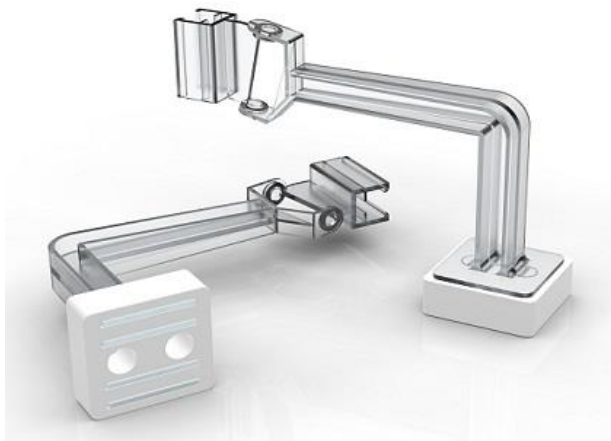

Plastic frame magnetic base with clip

Product description

This magnetic sign holder with a plastic clip can be attached to metal surface easily. Put it wherever you want, attach signs, posters etc. No trouble to call for workers. A brilliant choice for retail, supermarket, cafes, bakeries, and restaurants.

Item No.	Magnetic base(mm)			Height(mm)	Length(mm)
	W(mm)	W1(mm)	T(mm)	H(mm)	L(mm)
GIPOS S21	35	35	13	70	115