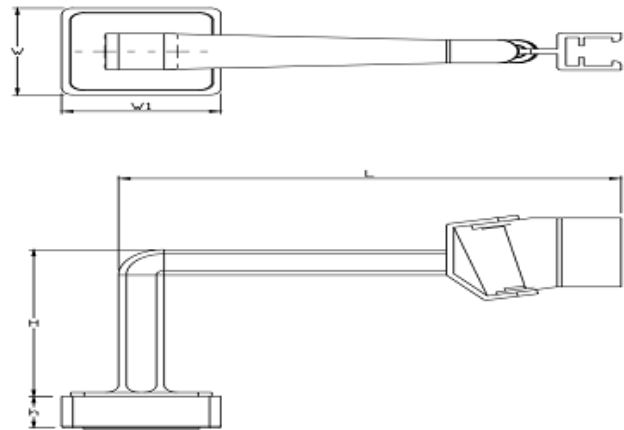

Plastic frame magnetic base with clip

Product description

This magnetic sign holder with a plastic clip can be attached to metal surface easily. Put it wherever you want, attach signs, posters etc. No trouble to call for workers. A brilliant choice for retail, supermarket, cafes, bakeries, and restaurants.

Item No.	Magnetic base(mm)			Height(mm)	Length(mm)
	W(mm)	W1(mm)	T(mm)	H(mm)	L(mm)
GIPOS S21	35	35	13	70	115