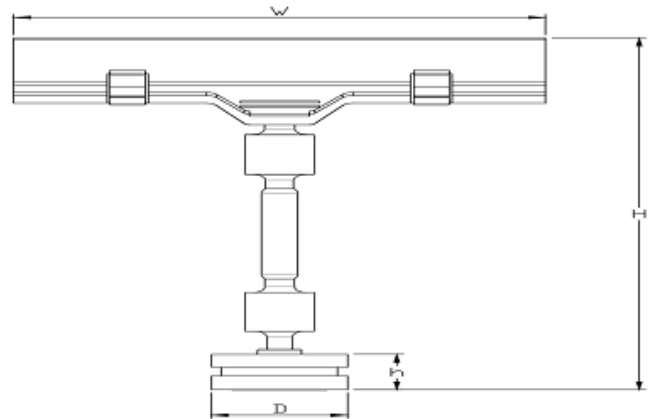

Circular magnetic base with clip

Product description

This magnetic sign holder with a plastic clip can be attached to metal surface easily. Put it wherever you want, attach signs, posters etc. No trouble to call for workers. A brilliant choice for retail, supermarket, cafes, bakeries, and restaurants.

Item No.	Magnetic base		Width of Clip
	D(mm)	J(mm)	W(mm)
GIPOS J19	20	11	80