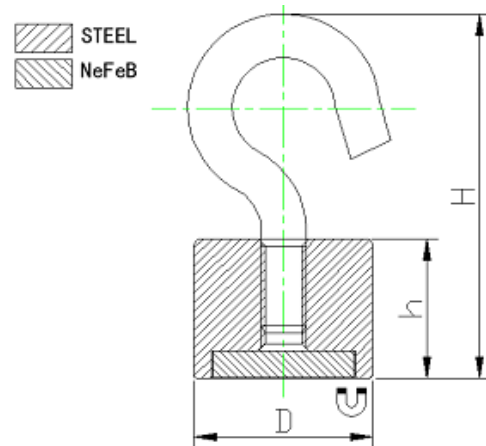

## NdFeB deep pot magnet with hook

### Product description

These NdFeB deep hook magnets have strong holding force and can hold heavy objects used in many places such as workshops, garages or kitchens to hold utensils and tools.

Item No	D	h	H	M	Force			Weight
	mm	mm	mm		Kg	N	Lbs	g
M-RBNE16K	16	12	30	M4	10	100	22	21
M-RBNE20K	20	16	40	M5	15	150	33	44
M-RBNE25K	25	16	40	M5	25	250	56	66