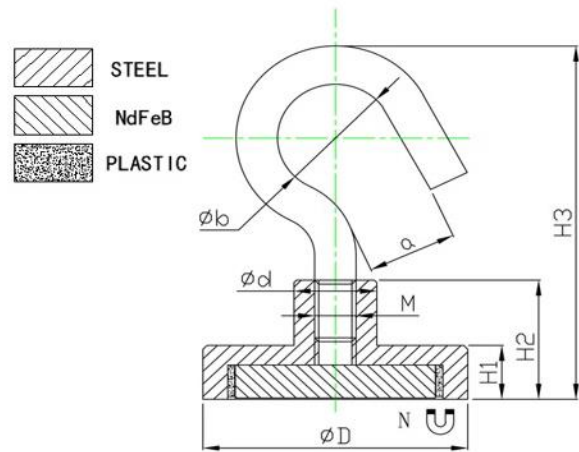

### Product description

These NdFeB hook magnets have different decorative colors which can be used to match the surrounding color.

Item No.	D	d	H1	H2	H3	a	b	M	Force			Color
	mm	mm	mm	mm	mm	mm	mm		Kg	N	Lbs	
M-TNE20K-B	20.3	8.3	6.3	13.3	30.1	4.2	5.2	M4	13	127	28	Black
M-TNE20K-G	20.3	8.3	6.3	13.3	30.1	4.2	5.2	M4	13	127	28	Green