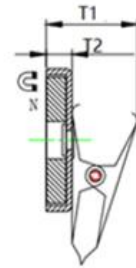

## Ferrite flat pot magnet with clip

### Product description

These Ferrite pot magnets have a clip to hang up notes or schedules attaching to doors, whiteboards or fridges.

Item No.	D	H	L1	L2	T1	T2	Force			Weight
	mm	mm	mm	mm	mm	mm	Kg	N	Lbs	g
RBFB36C-S	36	40	25	20	23.5	6.6	7	66	15	40