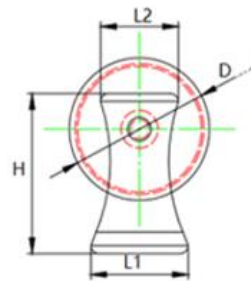

## Ferrite flat pot magnet with clip

### Product description

These Ferrite pot magnets have a clip to hang up notes or schedules attaching to doors, whiteboards or fridges.

Item No.	D	H	L1	L2	T1	T2	Force			Weight
	mm	mm	mm	mm	mm	mm	Kg	N	Lbs	g
RBFB36C-S	36	40	25	20	23.5	6.6	7	66	15	40