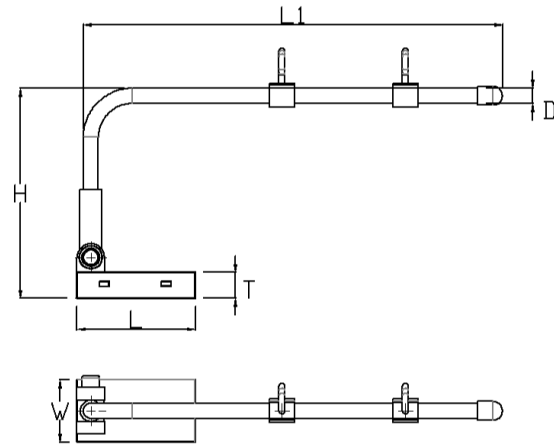

## Rectangular magnetic base with L aluminum tube and hooks

### Product description

This magnetic sign holder with L-shaped aluminum tube and 2 hooks can be attached to metal surface easily. Put it where you want, attach posters, labels etc. and set the angle you prefer. No trouble to call for workers. A brilliant choice for retail, supermarket, cafes, bakeries, and restaurants.

Item No.	Magnetic base(mm)			Aluminum Pole(mm)		Total Height(mm)	Weight
	mm	mm	mm	mm	Kg	H	g
GIPOS R8-1	71	38	16	9.4	300	125	***