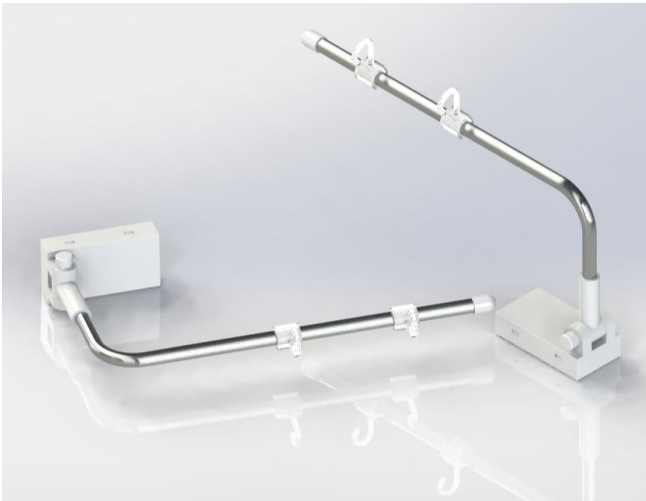

## Rectangular magnetic base with L aluminum tube and hooks

### Product description

This magnetic sign holder with L-shaped aluminum tube and 2 hooks can be attached to metal surface easily. Put it where you want, attach posters, labels etc. and set the angle you prefer. No trouble to call for workers. A brilliant choice for retail, supermarket, cafes, bakeries, and restaurants.

Item No.	Magnetic base(mm)			Aluminum Pole(mm)		Total Height(mm)	Weight
	mm	mm	mm	mm	Kg	H	g
GIPOS R8-1	71	38	16	9.4	300	125	***