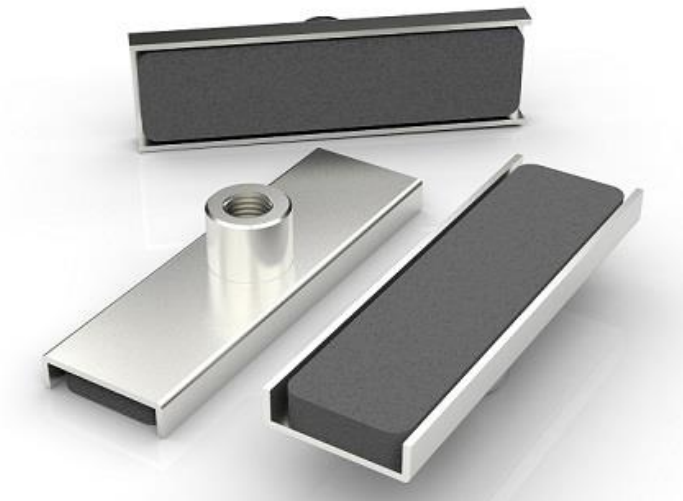

## Ferrite channel magnet with threaded bush 3"

Item No.	L	W	H	Force		
	mm	mm	mm	Kg	N	Lbs
CHFL3F	76.2	22.86	6.48	10	98	22