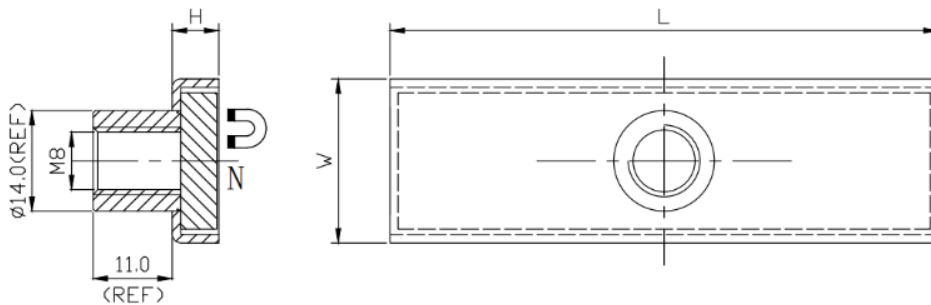

## Ferrite channel magnet with threaded bush 3"

Item No.	L	W	H	Force		
	mm	mm	mm	Kg	N	Lbs
CHFL3F	76.2	22.86	6.48	10	98	22